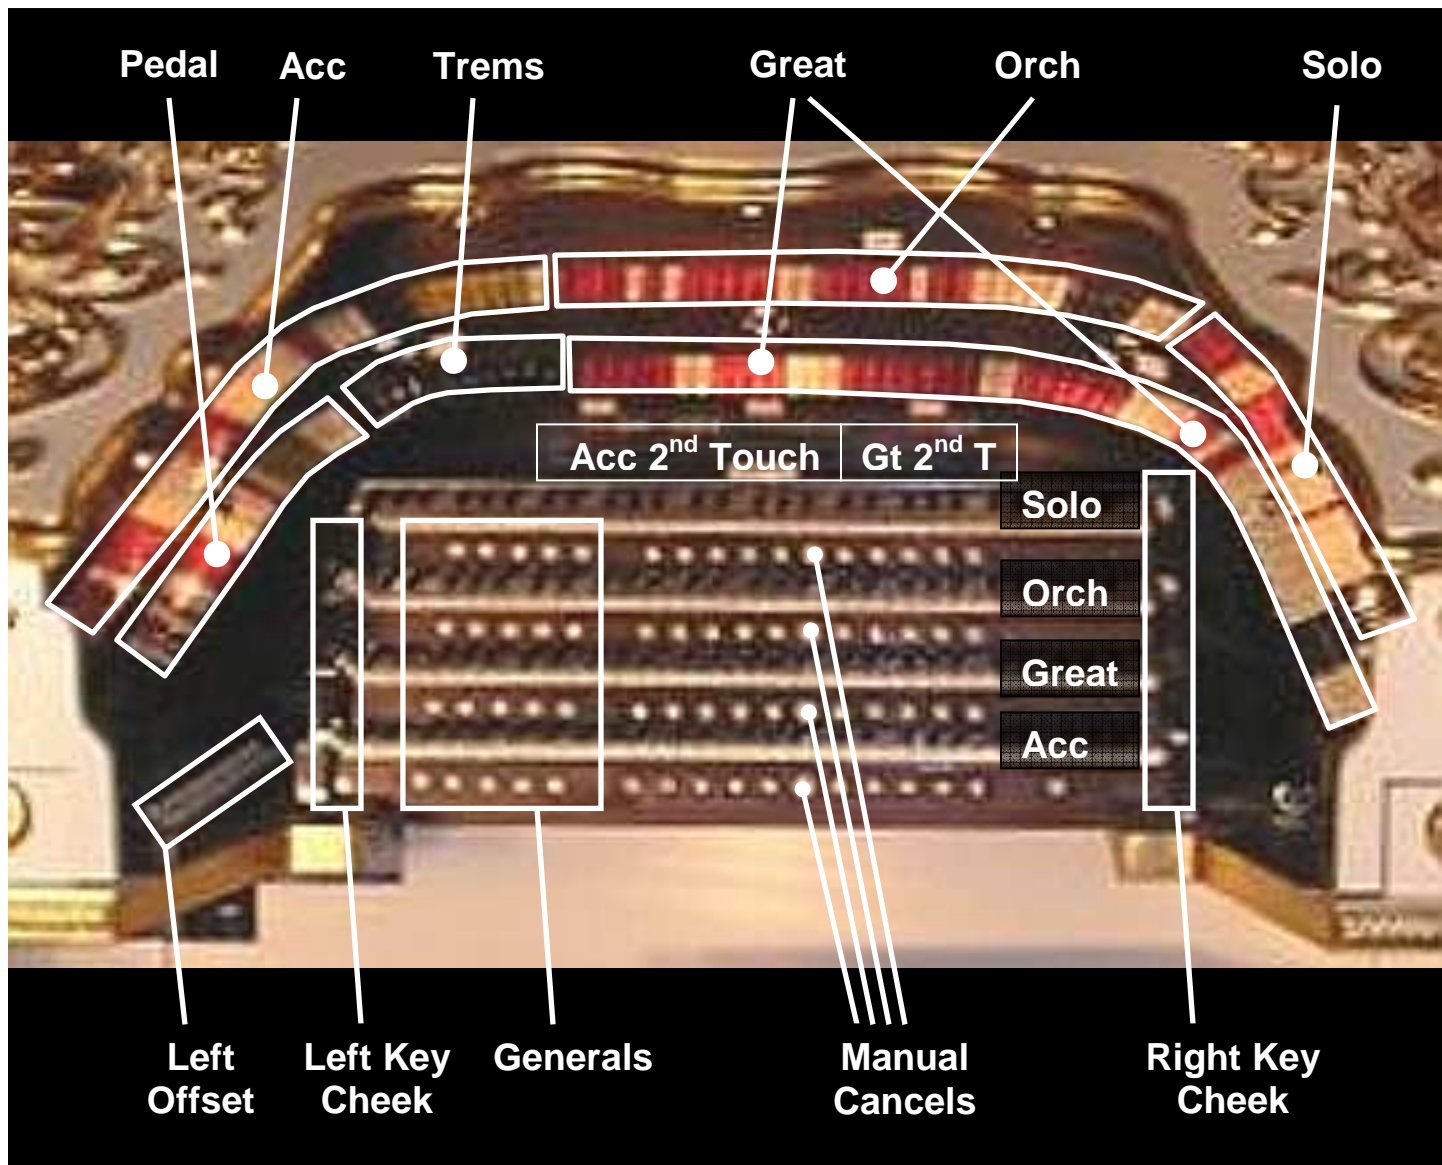

Tab Colors

White on Red	Reeds
Black on Red	Diapasons
Black on White	Flutes, Strings, Manual Couplers
Black on Yellow	Untuned Percussion
White on Brown	Tuned Percussion
White on Black	Trems